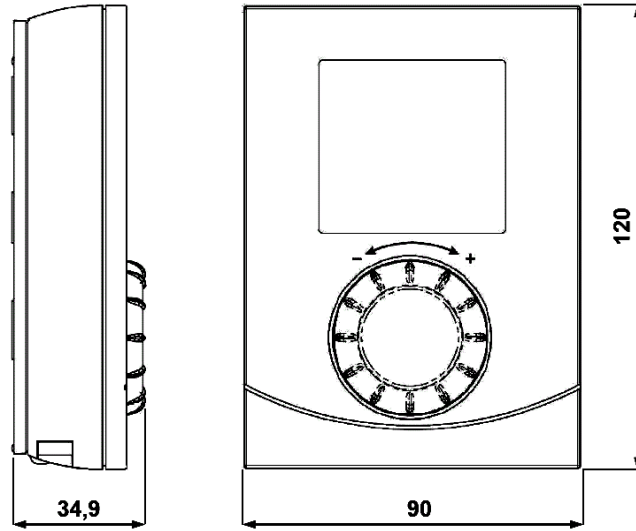

Dimensions

Room temperature controller

Baseplate