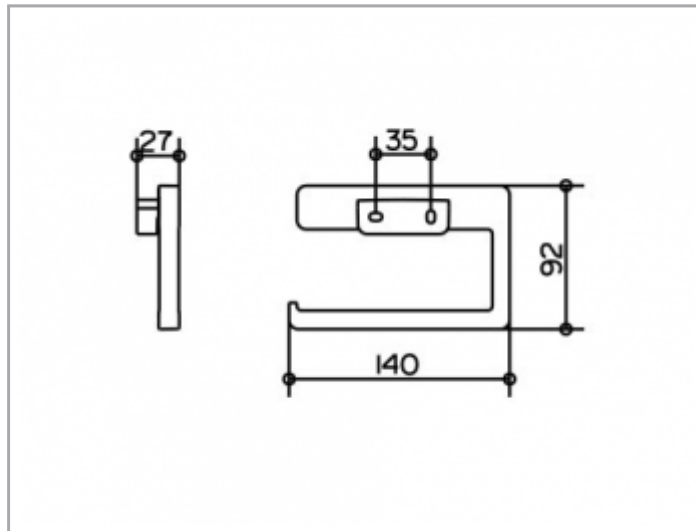

Collection Moll  
12762010000 Porte-papier

**PRODUIT**

**DESSIN**

**CARACTÉRISTIQUES DU PRODUIT**

ouvert  
pour des rouleaux de 100/120 mm

**SURFACE**

chromé

**SPECIFICATIONS**

KEUCO COLLECTION MOLL Toilet paper holder 12762010000, open form, chrome-plated  
toilet paper holder in an esthetic design, open form, holder with slightly rounded edges Suitable for 100 mm wide toilet rolls  
Width 140 mm, height 92 mm, Projection 27 mm The toilet paper holder is fitted with 2 hidden fixing points incl. corrosion-free mounting material