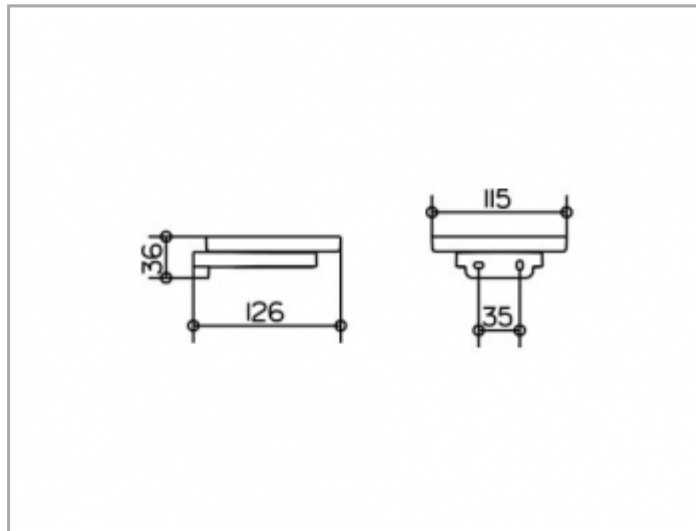

Collection Moll
12755019000 Porte-savon

PRODUIT

DESSIN

CARACTÉRISTIQUES DU PRODUIT

avec coupelle en cristal enlevable

SURFACE

chromé

SPECIFICATIONS

KEUCO COLLECTION MOLL soap holder 12755019000

Chrome-plated soap holder in an esthetic design, holder with slightly rounded edges

Complete with a removable crystal soap dish, (diameter 115 mm),

Easy to clean,

Width 115 mm, height 36 mm, projection 126 mm

The soap holder is fitted with 2 hidden fixing points incl. corrosion-free mounting material