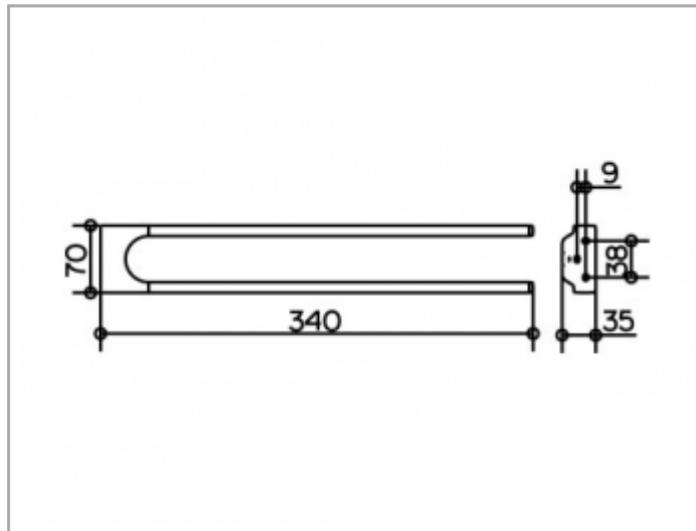

Collection Moll  
12719010000 Porte-serviettes

**PRODUIT**

**DESSIN**

**CARACTÉRISTIQUES DU PRODUIT**

fixé

**SURFACE**

chromé

**DIMENSION**

340 mm

**SPECIFICATIONS**

KEUCO COLLECTION MOLL towel holder 12719010000

Chrome-plated towel holder in an esthetic design with slightly rounded edges

Two parallel arranged fixed arms

Anti-static, easy to clean,

Projection: 340 mm

The towel holder is fitted with two hidden fixing points  
incl. corrosion-free mounting material