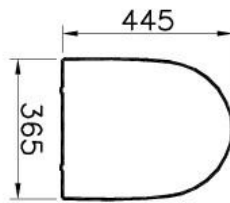

# VitrA

---

Description Options Slim Wc Seat

---

Code	100-003-009
Product Properties	Soft-Close
Material	Duroplast
Compatible Products	4448B003-0075
Colour	White

VitrA retains the right to change details about the products and technical specifications without prior notice.