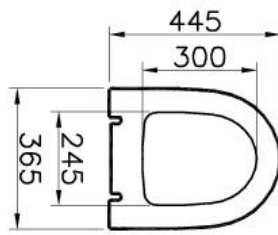

# VitrA

---

Description Options Slim Wc Seat

---

Code	100-003-009
Product Properties	Soft-Close
Material	Duroplast
Compatible Products	4448B003-0075
Colour	White

VitrA retains the right to change details about the products and technical specifications without prior notice.